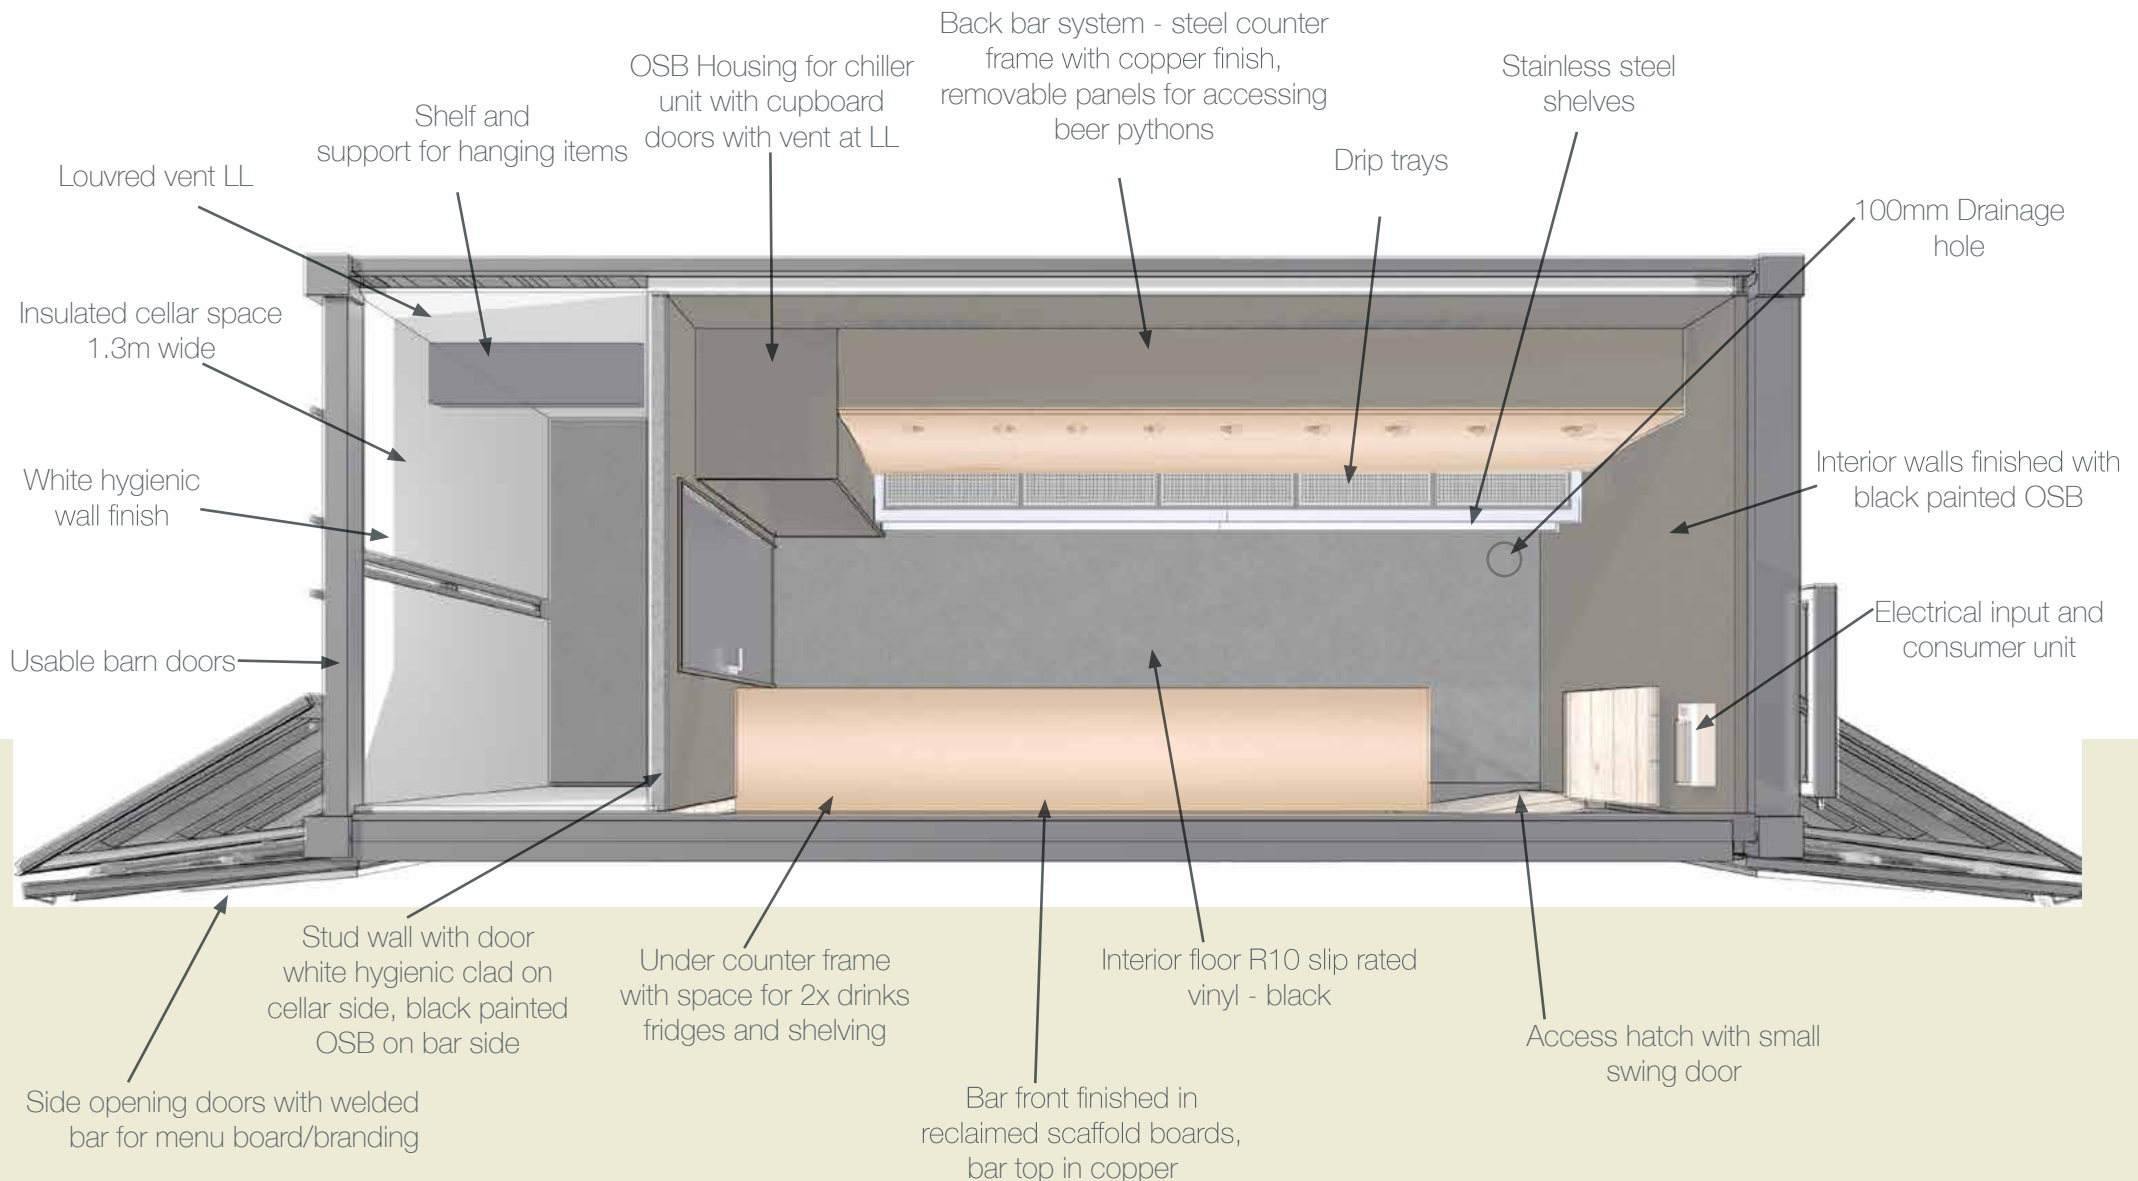

Once in place, the Container Bar folds open to create a truly Wild destination for Craft Beer. A serious statement piece with iconic branding, rustic wooden frontage and a full service copper bar. Command an open space wherever you are and for a truly unique VIP treatment, you can invite guests on to the 25 person roof terrace.

PREVIOUSLY SEEN AT

- The Tate Modern Summer Residency
- Farm Fest Music Festival
- Liverpool Craft Beer Expo
- Royal Bath and West show

FEATURES INCLUDE

- 10 beers across 14 lines
- 2 x under counter Fridges for storage of cans, bottle and soft drinks
- Rooftop terrace with 25 person capacity
- Full service copper bar
- Customised branding
- Built in chiller to provide the perfect pour
- Cocktail and spirits area complete with 20L ice well
- Ability to plumb into mains supply and wastage

SPECIFICATIONS

Max 36 kegs in cellar at one time

Min 3 staff to set up roof terrace

Max 4 staff behind the bar

Power needed 32A/63A inlet power

INTERIOR PLAN VIEW

20FT SIDE OPENING BAR WITH ROOF TERRACE

GENERAL LAYOUT

20FT SIDE OPENING BAR WITH ROOF TERRACE

INDICATIVE SITE PLAN

20FT SIDE OPENING BAR WITH ROOF TERRACE

Space needed for service: 9m x 7m

External footprint: 8.3m x 5.7m

Internal bar space: 3m x 1.5m

Cellar Space: 1.3m x