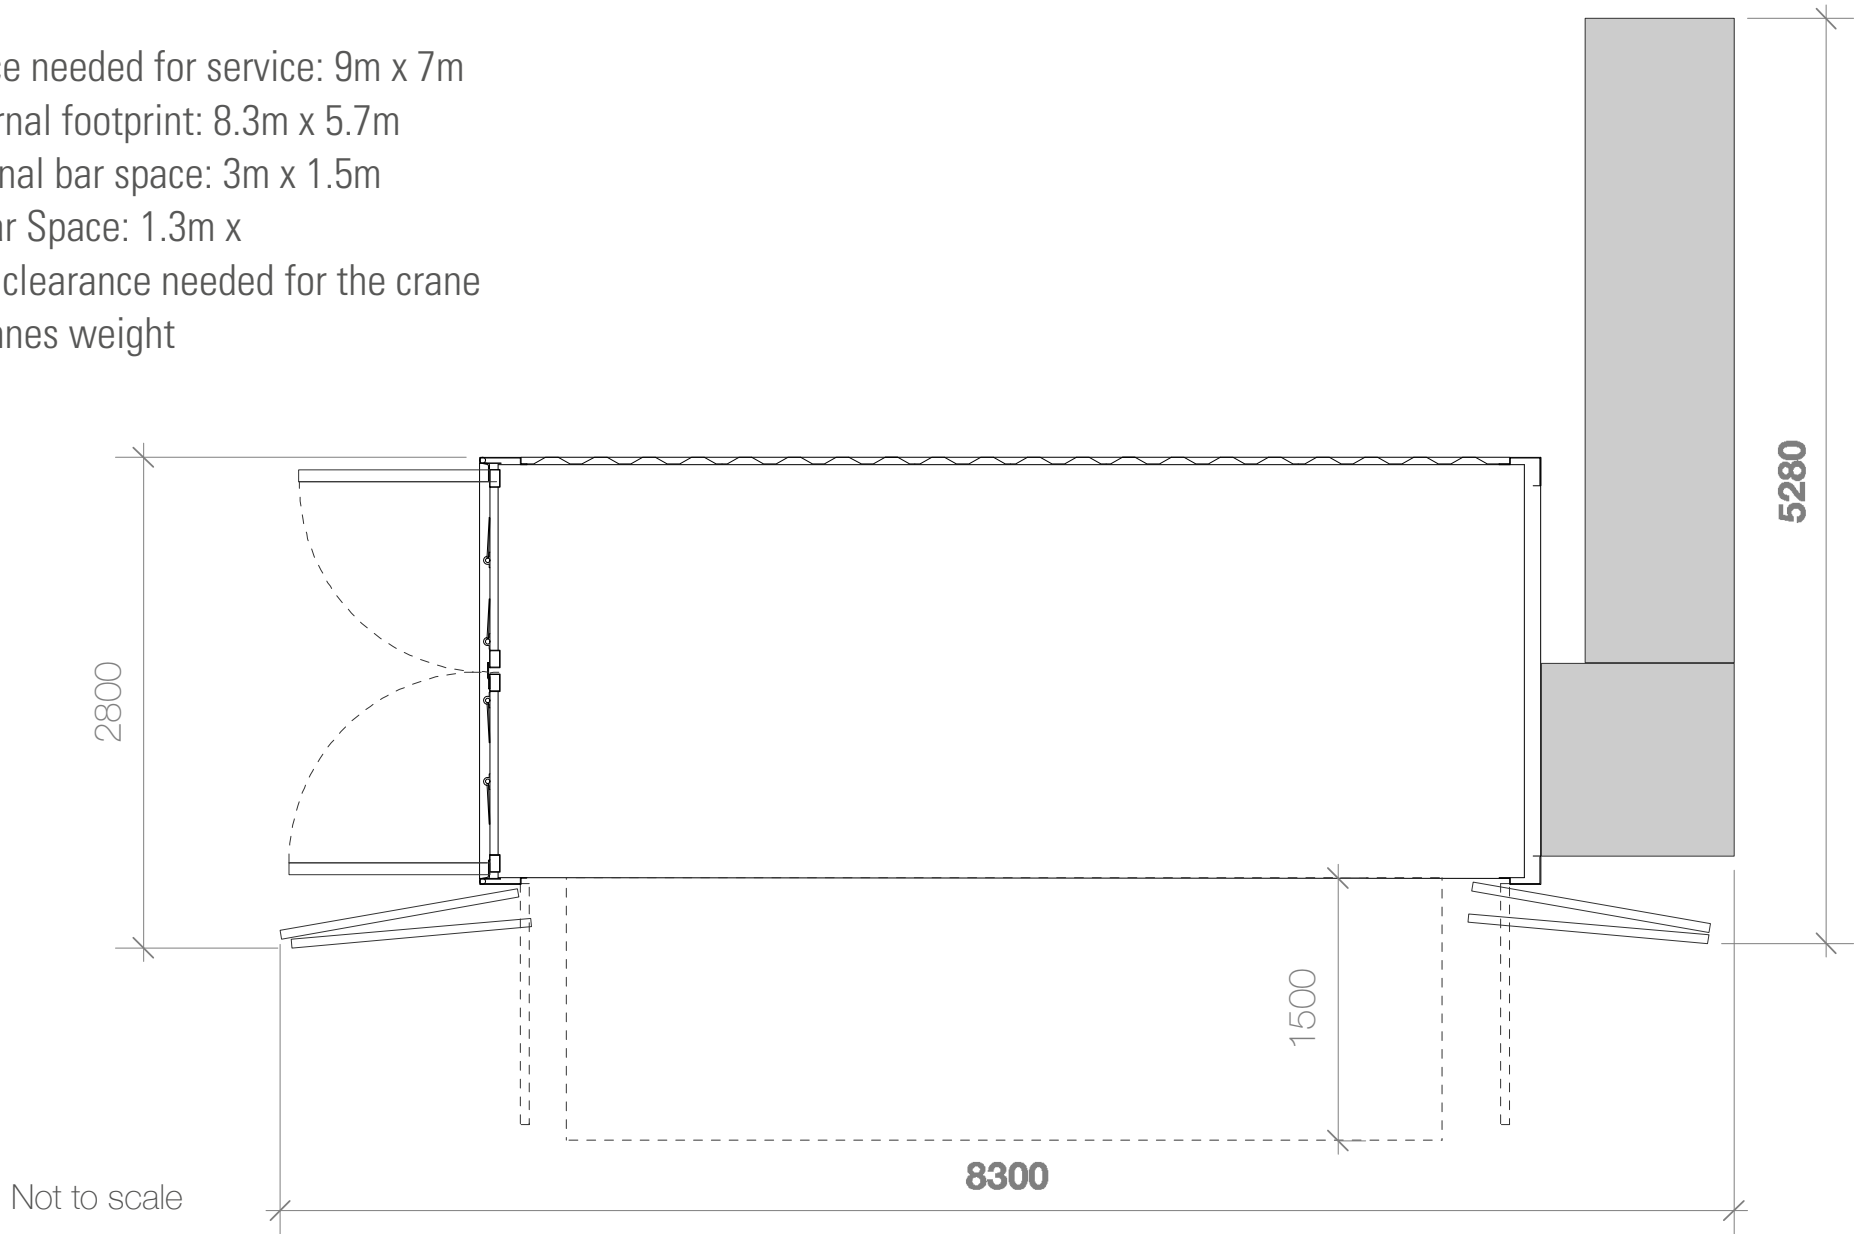

SPECIFICATIONS

Max 36 kegs in cellar at one time

Min 3 staff to set up roof terrace

Max 4 staff behind the bar

Power needed 32A/63A inlet power

INTERIOR PLAN VIEW

20FT SIDE OPENING BAR WITH ROOF TERRACE

GENERAL LAYOUT

20FT SIDE OPENING BAR WITH ROOF TERRACE

INDICATIVE SITE PLAN

20FT SIDE OPENING BAR WITH ROOF TERRACE

Space needed for service: 9m x 7m

External footprint: 8.3m x 5.7m

Internal bar space: 3m x 1.5m

Cellar Space: 1.3m x

10m clearance needed for the crane

7 tonnes weight

We are always open to collaborations using our mobile bars. Whether you are looking for a striking fit for purpose bar for a private event or a long term residency, please get in touch with our events team by emailing or giving us a call.