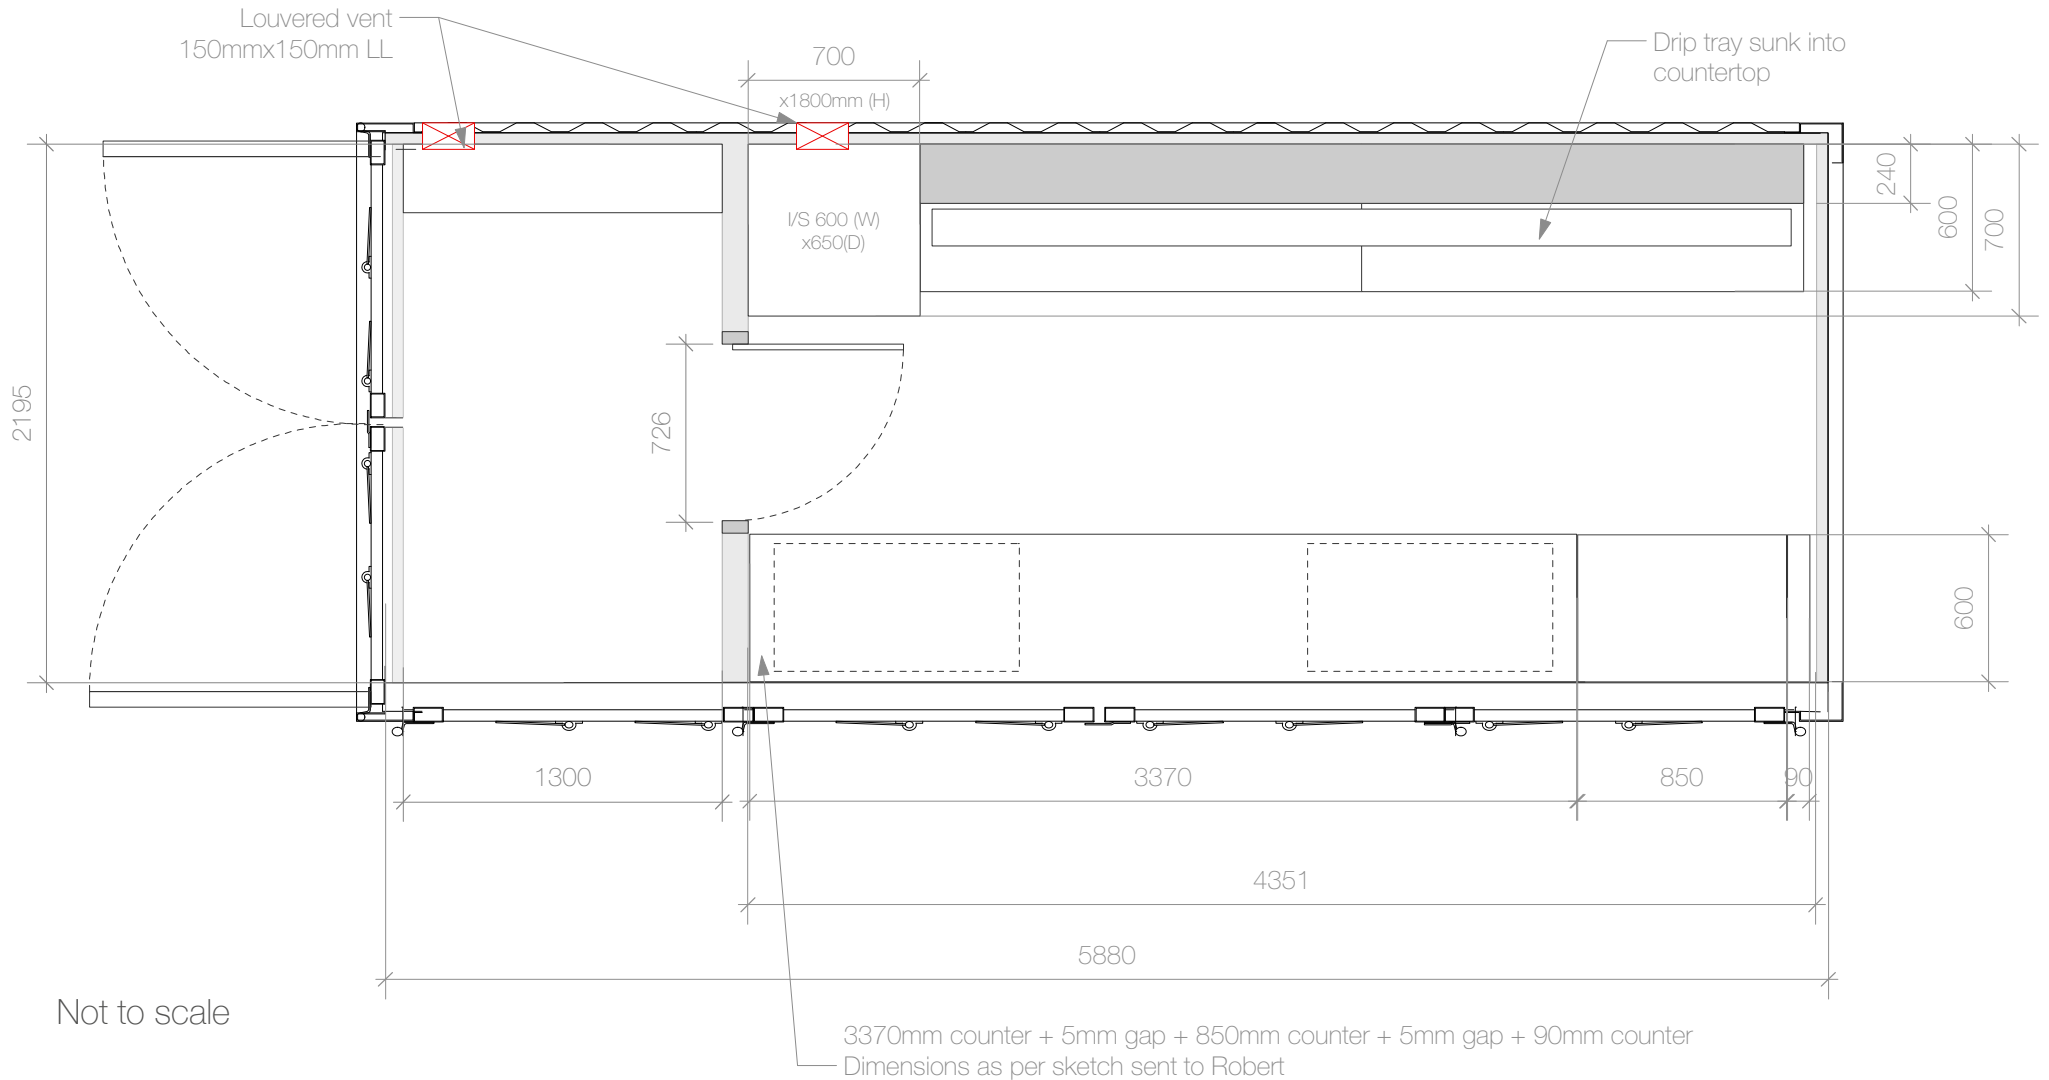

SPECIFICATIONS

Max 36 kegs in cellar at one time

Min 3 staff to set up roof terrace

Max 4 staff behind the bar

Power needed 32A/63A inlet power

INTERIOR PLAN VIEW

20FT SIDE OPENING BAR WITH ROOF TERRACE

GENERAL LAYOUT

20FT SIDE OPENING BAR WITH ROOF TERRACE

INDICATIVE SITE PLAN

20FT SIDE OPENING BAR WITH ROOF TERRACE

Space needed for service: 9m x 7m

External footprint: 8.3m x 5.7m

Internal bar space: 3m x 1.5m

Cellar Space: 1.3m x